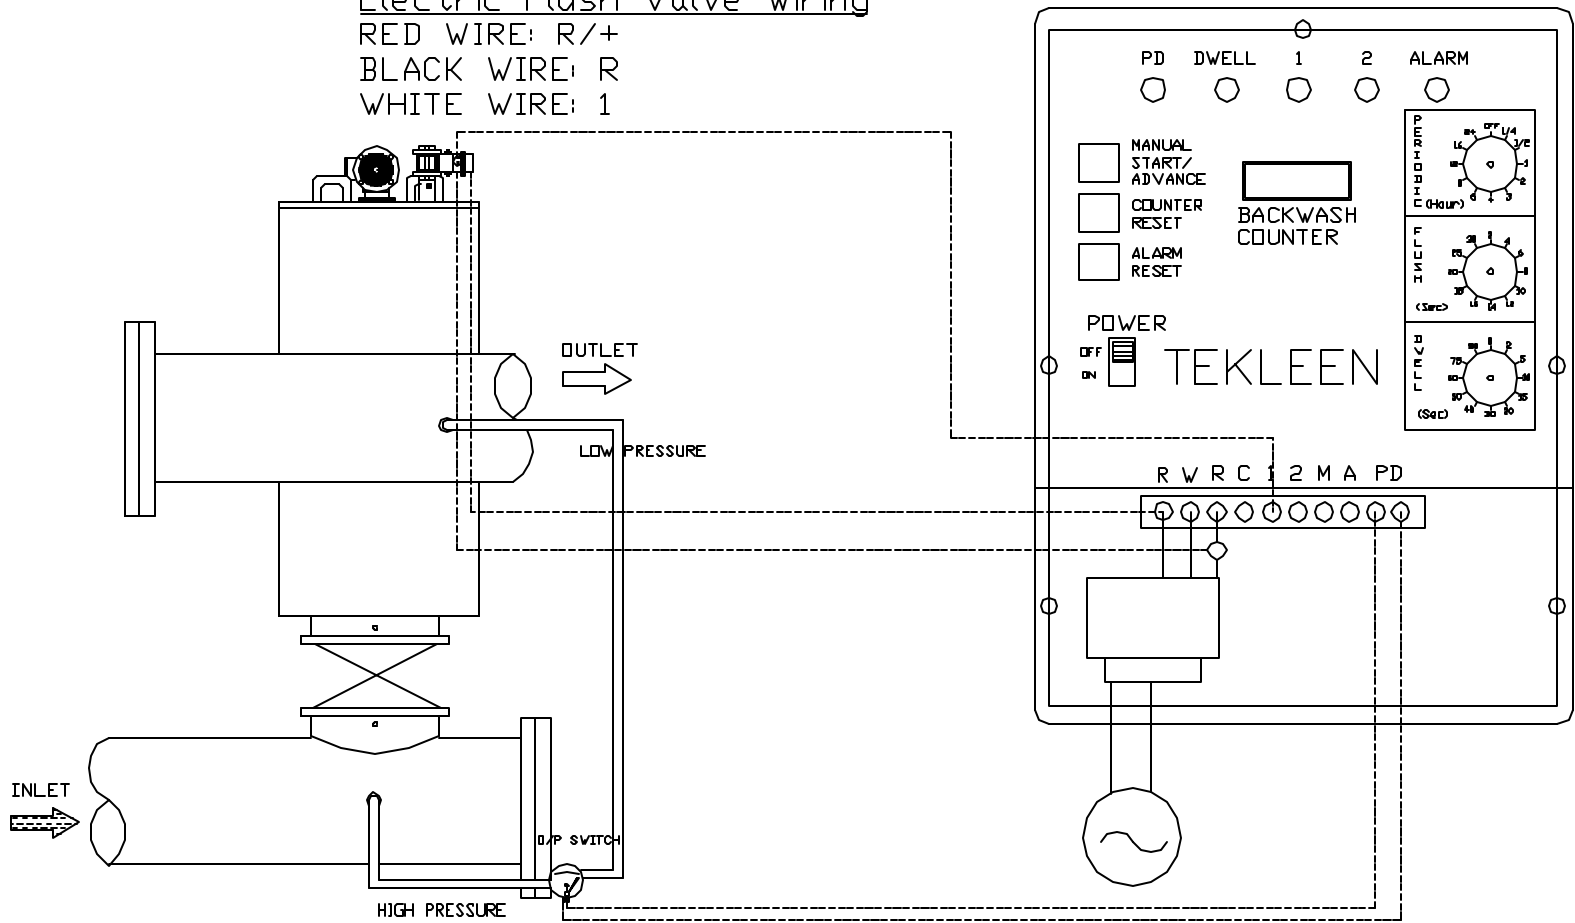

REVISIONS				
ZONE	REV	DESCRIPTION	DATE	APPROVED

GB6 CSB ELECTRIC CONTROLLER

Electric Flush Valve Wiring
 RED WIRE: R/+
 BLACK WIRE: R
 WHITE WIRE: 1

UNLESS OTHERWISE SPECIFIED DIMENSIONS ARE IN INCHES TOLERANCES		AUTOMATIC FILTERS, INC. 2672 S. LA CIENEGA BLVD. LOS ANGELES, CA 90034 (310) 839-2828 FAX (310) 839-6878	
DECIMALS .XX ± .05 XXX ± .01		TITLE CSB Wiring Diagram Elec. Flush Valve	
DRAWN Daniel Steinberg	DATE 10-12-05	SIZE A	DWG NO. CSB EFV GB6
CHECKED		REV 0	
DESIGN		SCALE 1:16	SHEET OF